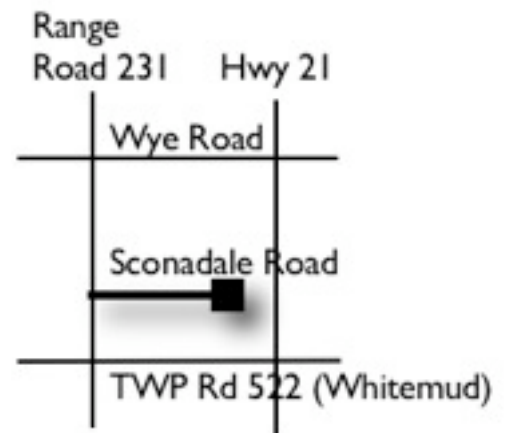

Don't forget our Highway 21 access is now closed.

Travel east on Wye Road to Range Road 231, turn south for 2 km, then turn east on Sconadale Road and follow it to the end. From Edmonton, travel east on the Whitemud Freeway to Range Road 231, turn north for 1 km, then east on Sconadale Road.